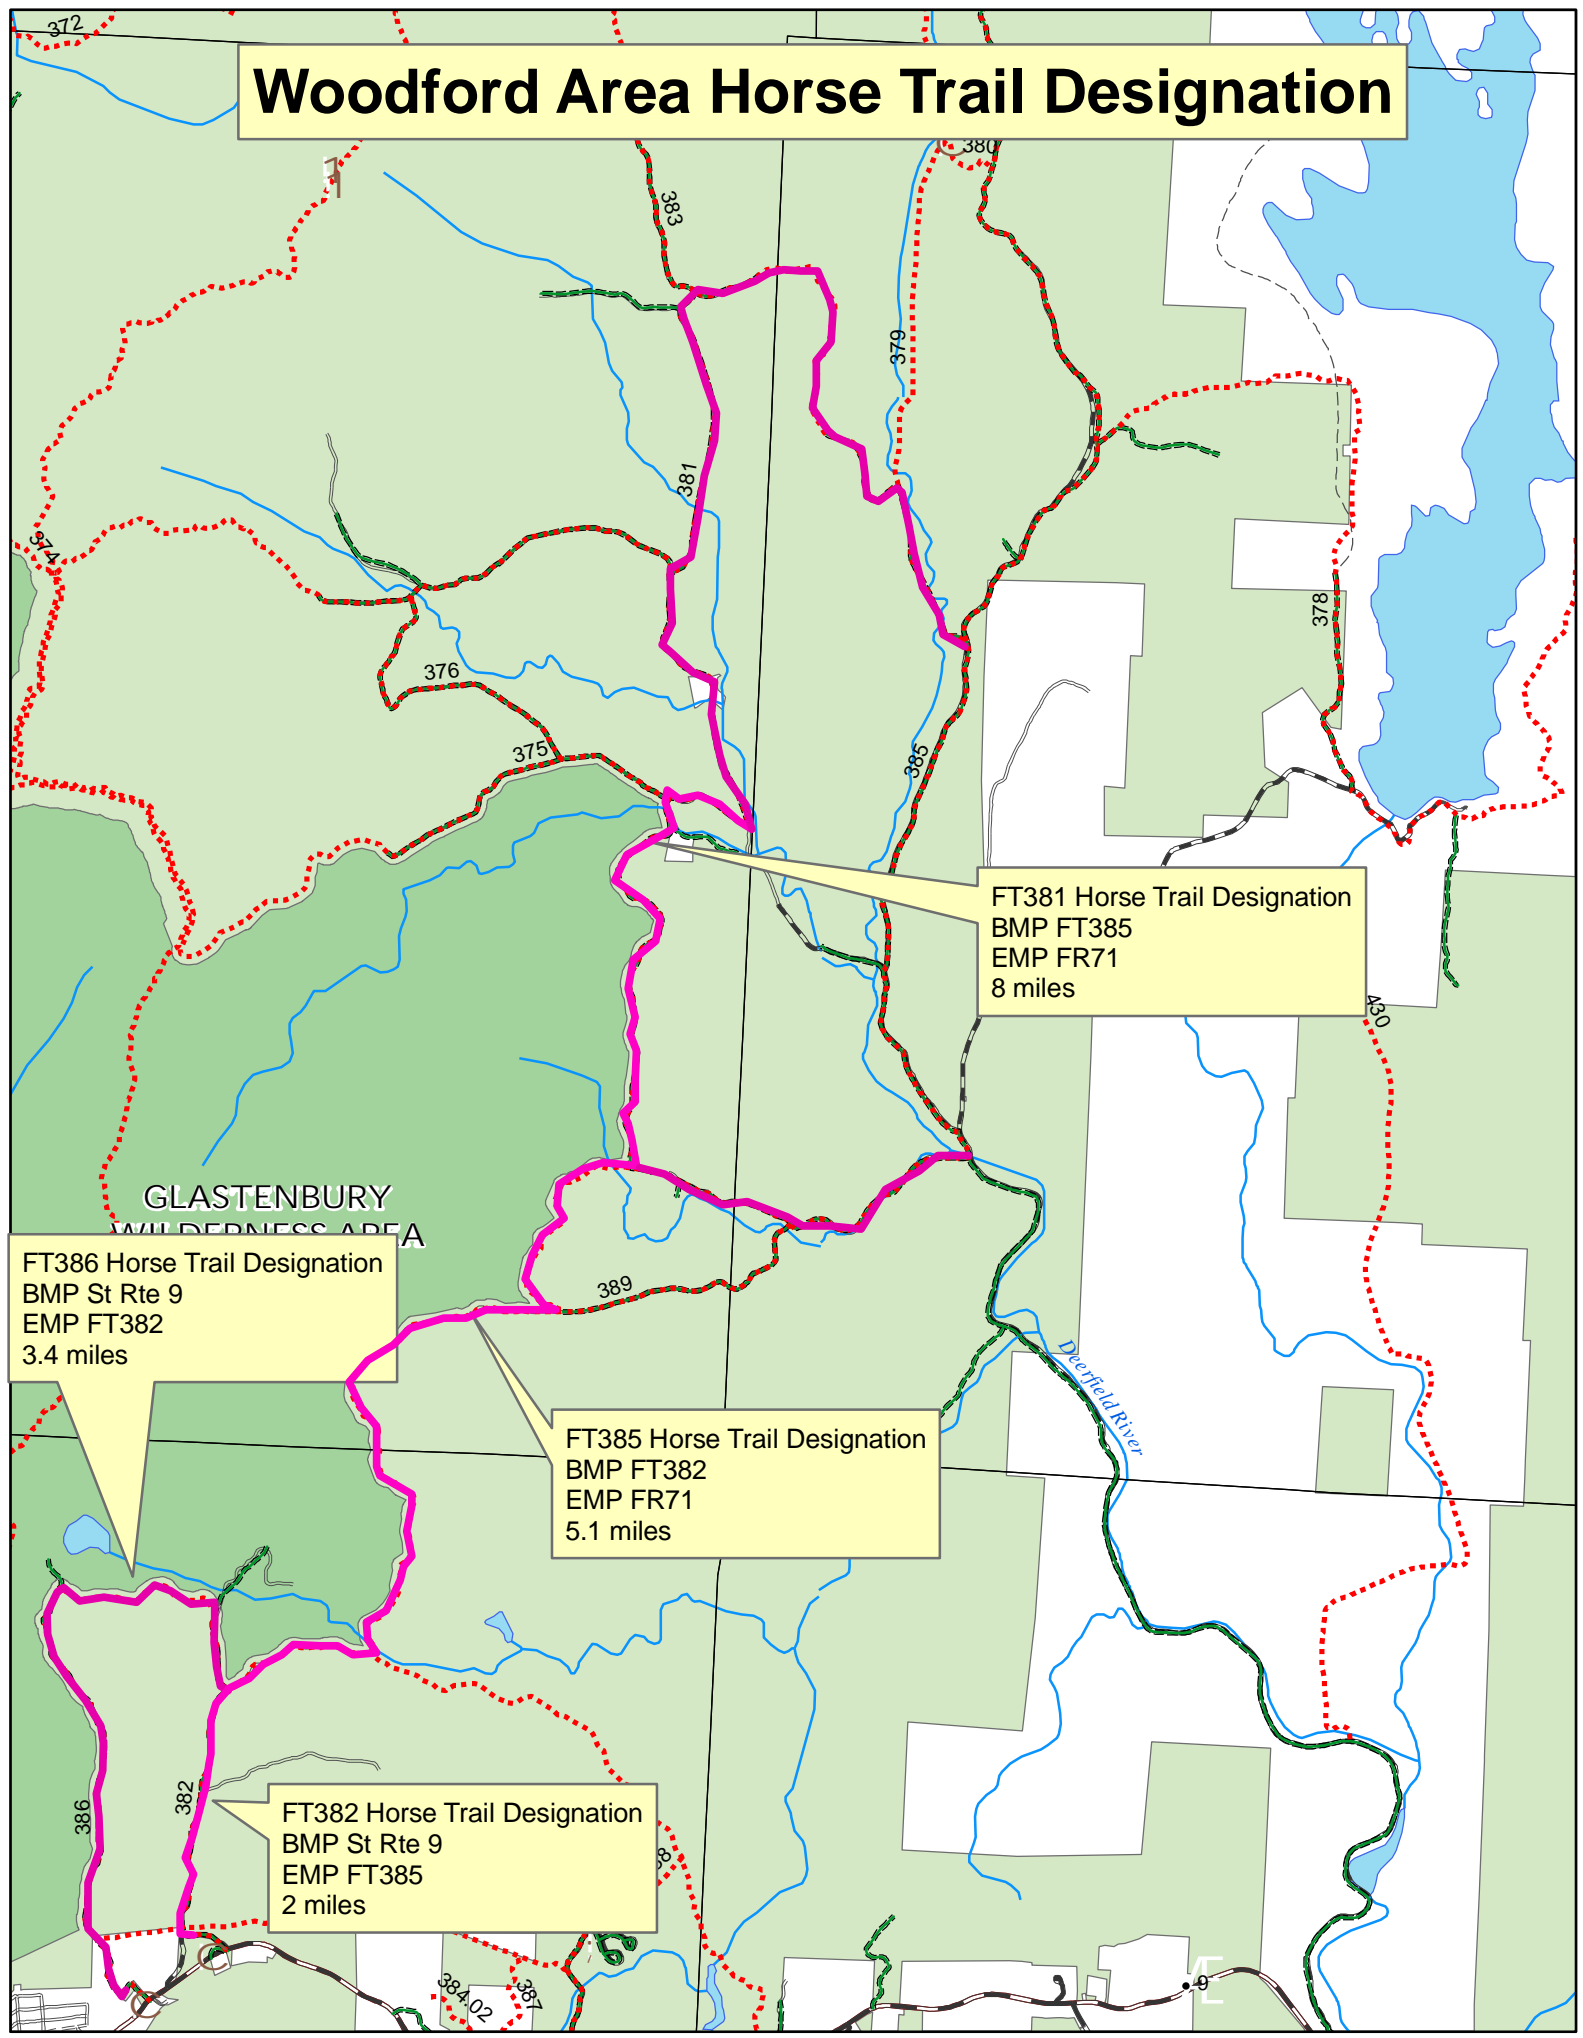

# Woodford Area Horse Trail Designation

FT386 Horse Trail Designation  
BMP St Rt 9  
EMP FT382  
3.4 miles

FT385 Horse Trail Designation  
BMP FT382  
EMP FR71  
5.1 miles

FT381 Horse Trail Designation  
BMP FT385  
EMP FR71  
8 miles

FT382 Horse Trail Designation  
BMP St Rt 9  
EMP FT385  
2 miles

GLASTENBURY  
WILDERNESS AREA

Deerfield River